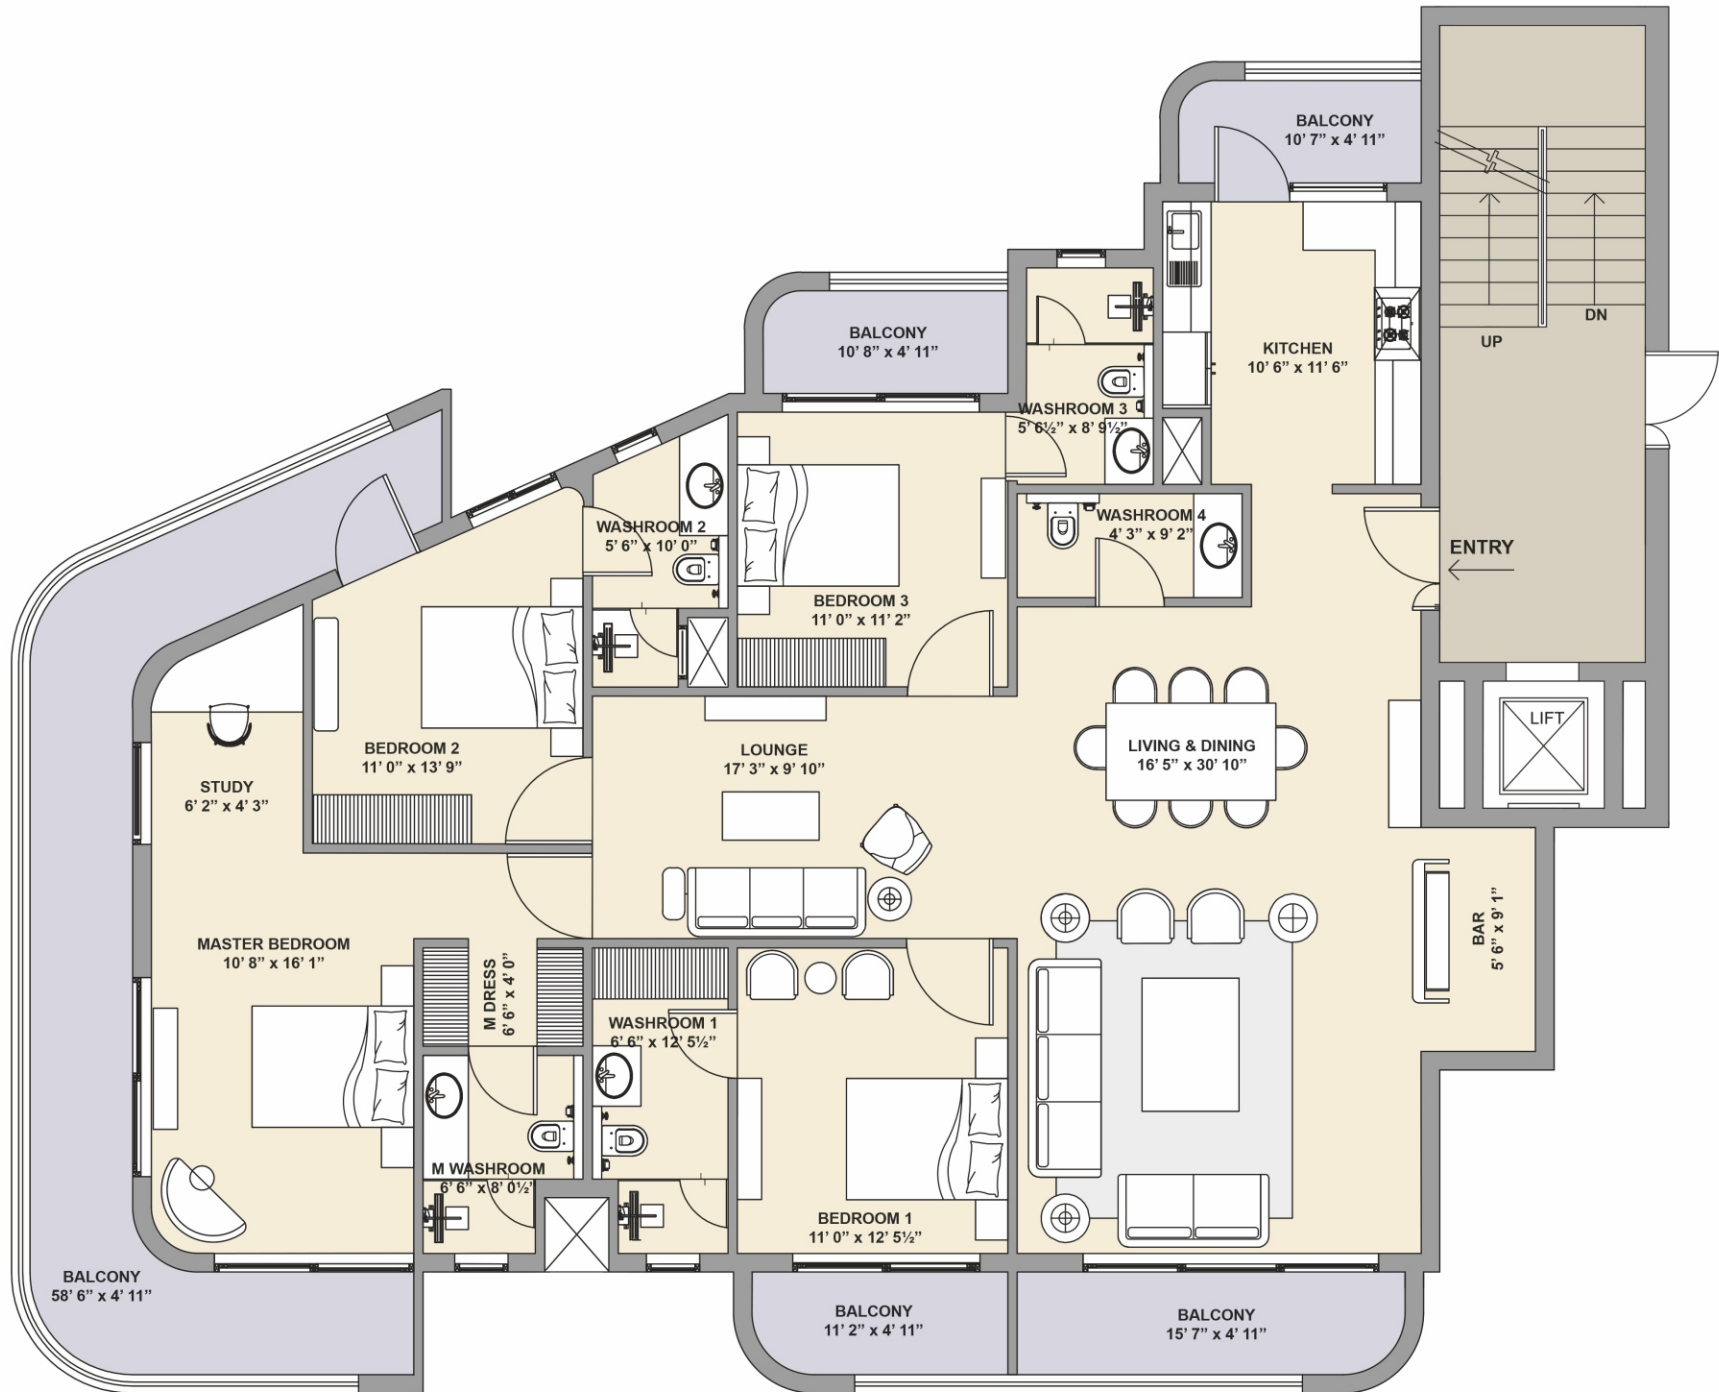

TYPE - 4 BHK

Carpet Area: 1848.28 sq. ft. / 171.71 sq. mtr.
Balcony Area: 514.08 sq. ft. / 47.76 sq. mtr.

D